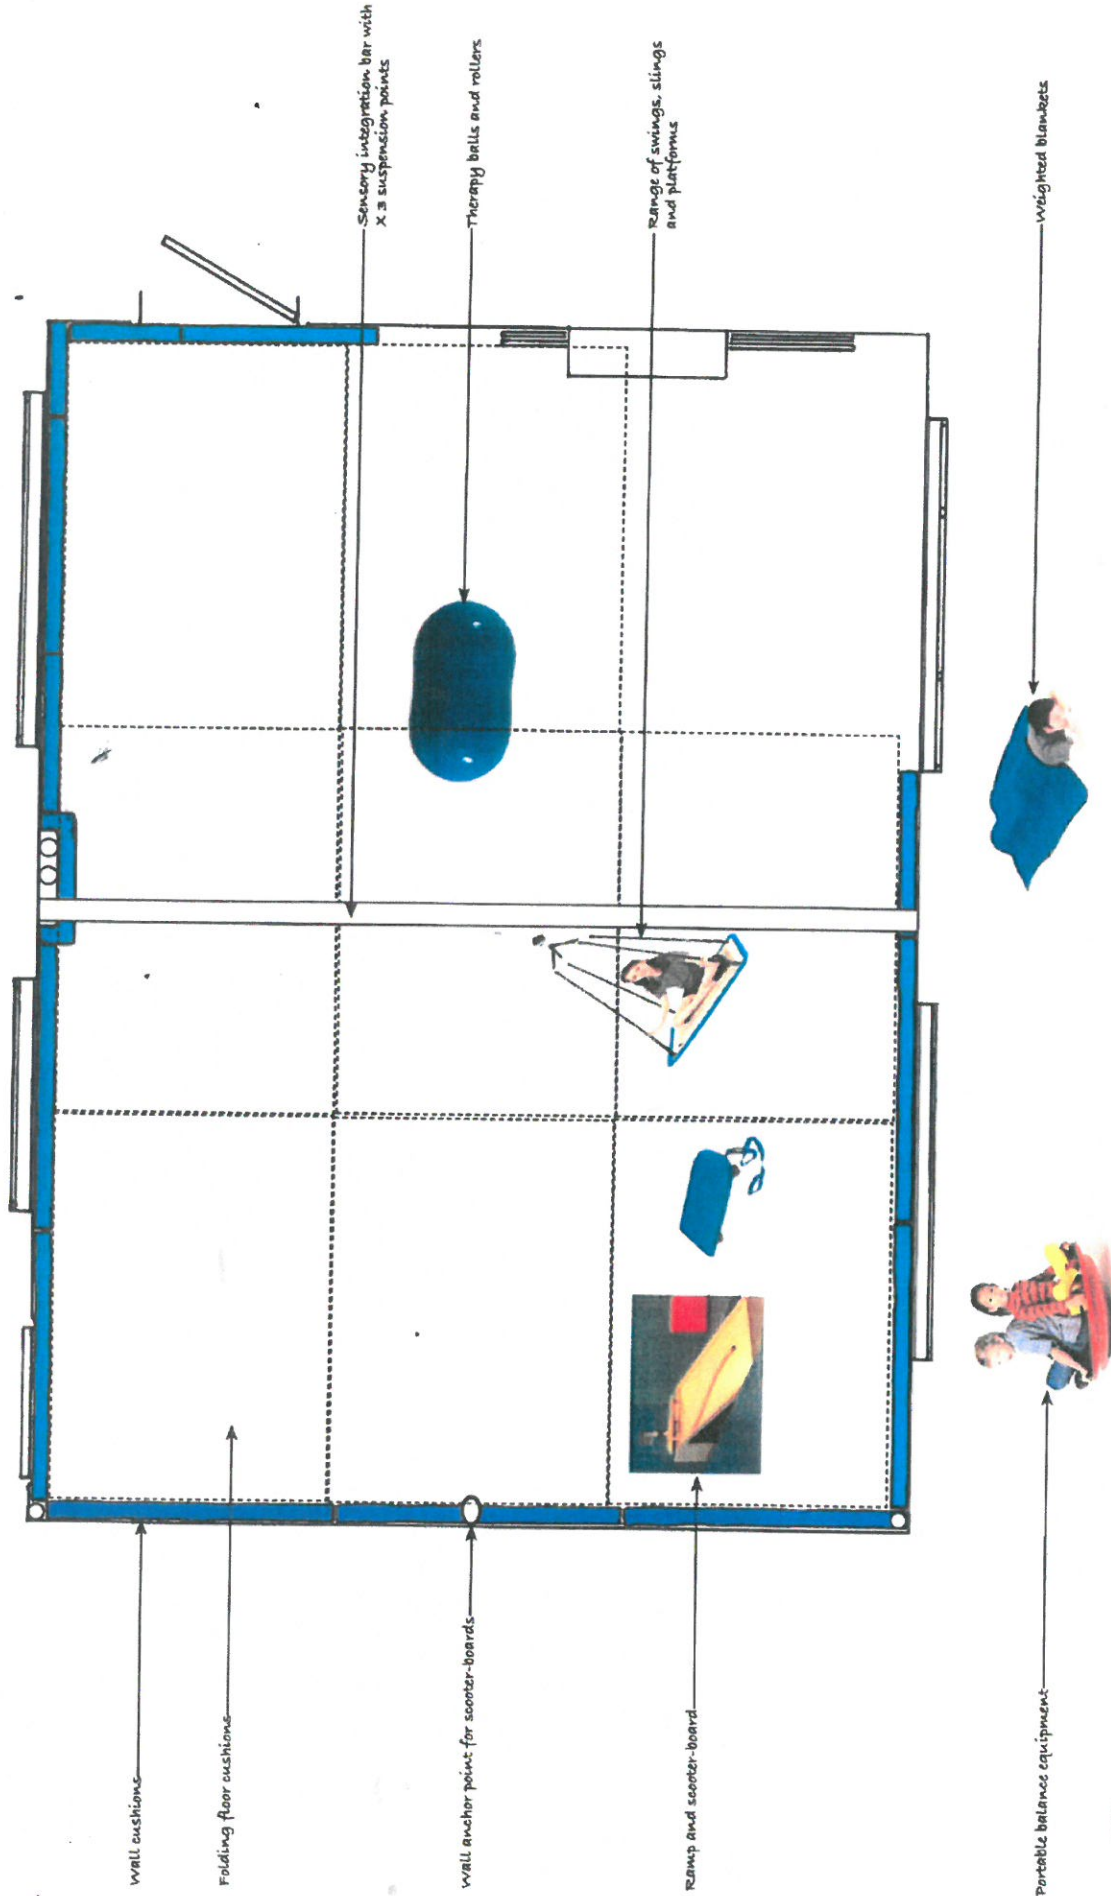

Appendix 2

Number	2851-02
Scale	1:25
Date	02-10-2018

Sensory Studio © Mike Ayres Design

FRED NICHOLSON SCHOOL
SENSORY INTEGRATION SPACE

Stanton, Burn Si Edmunds, Suffolk IP31 2AR
 Phone: 01359 251551
 Fax: 01359 251707
 Web: www.mikeayresdesign.co.uk
 E-mail: mike@mikeayresdesign.co.uk